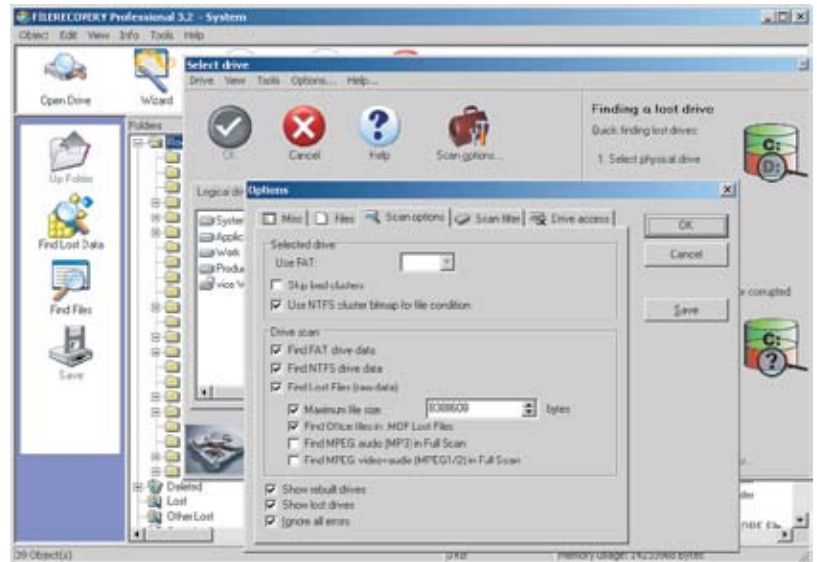

Does Not Have to be Pre-installed !

Compatible With FAT 12, 16, 32, and NTFS Files Systems

Advanced Features Include:

- Robust Searching and Filtering
- Displays Deleted Files and Directories
- Detailed File and Location Information
- Can Save Recovered Files to Network Drives
- Recovery Wizard Allows Even Novice Users to Successfully Recover Lost Data
- TrueUpdate! Keeps Your Product Up to Date with the Latest Image and File Formats