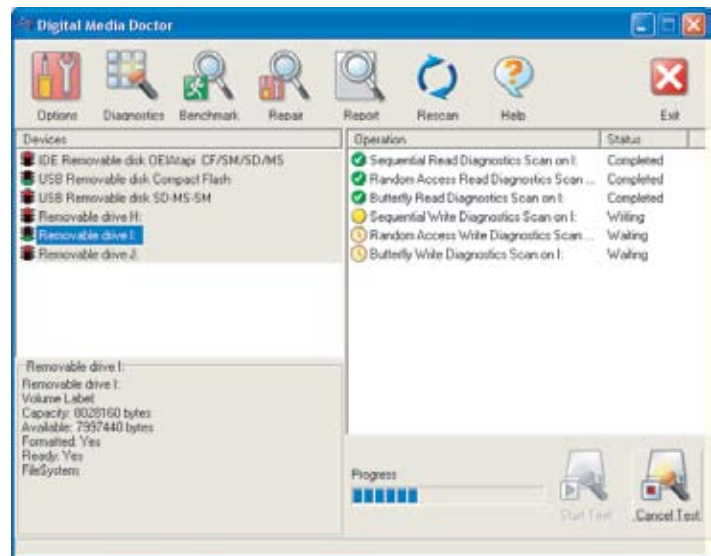

DIGITAL MEDIA DOCTOR

Digital Media Doctor is a utility that gives you the ability to test, benchmark, and produce reports on nearly all types of removable digital media. Featuring innovative testing algorithms, Digital Media Doctor gives you diagnostic tests and helps determine the integrity of the digital media you are using. The Benchmark tests will test many modes of read and write to determine the performance of the digital media. Upon completion, a report is generated on how the media is functioning.

Digital Media Doctor works with most USB, Firewire, or other Digital Media readers, and can test the removable digital media from Palm Pilots, Windows CE devices, Digital Cameras, and Camcorders, MP3 players, Digital Recorders, and other devices. If you are concerned with the performance or reliability of your media, Digital Media Doctor can help. With an ease of use interface, it is Easy to diagnose your media with just a few mouse clicks !!

Diagnostic Tests and Benchmarks

- ***Sequential Read***
- ***Random Access Read***
- ***Butterfly Read***
- ***Sequential Write***
- ***Random Access Write***
- ***Butterfly Write***

Customizable options allow you to specify each test; the number of blocks per read, length of time to test along with several other options allowing you to customize your own tests.

Digital Media Doctor will allow you to queue up several tests for your digital media. You can choose to run diagnostic testing and benchmark testing in both read and write modes. All tests can be run on the selected media, whether the media is selected as a physical or logical device.

Repair Features

- ***Backup, Wipe, Format and Restore***
  In many cases this will fix any logical read errors on the media.

PLEASE NOTE THAT THE WRITE TESTS WILL OVER-WRITE ANY DATA ON THE MEDIA. IT WILL NOT BE RECOVERABLE. IT IS STRONGLY ADVISED TO BE CERTAIN OF THE CONTENTS OF THE MEDIA BEFORE RUNNING ANY WRITE TESTS !!

LC Technology International
28100 US Hwy 19 North, Suite 203
Clearwater, FL 33761 USA

Phone: 866-603-2195
<http://www.LC-Tech.com>

LC Technology Europe Ltd.
HighPavement Business Centre
3-5 High Pavement
Nottingham, United Kingdom NG1 1HF
+44(0)115 959 6490
<http://www.LC-Tech.co.uk>