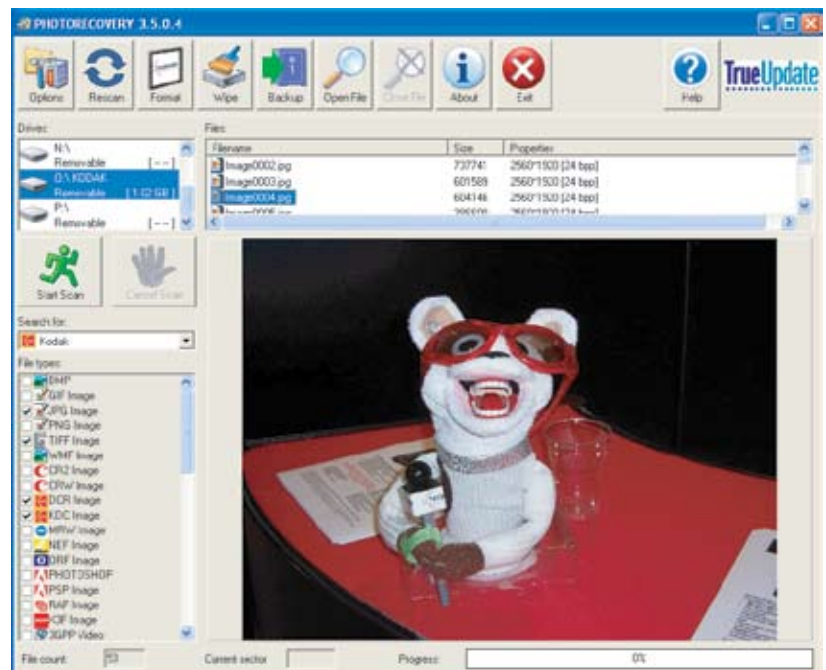

Advanced Features Include:

- Custom Settings for Most Camera Manufacturers
- Utilities for Wiping and Formatting Media Cards
- Utilities for Creating Image Files of Your Media
- Preview Screen to See Your Image Files
- TrueUpdate! Keeps Your Products Up to Date with the Latest Image and File Formats