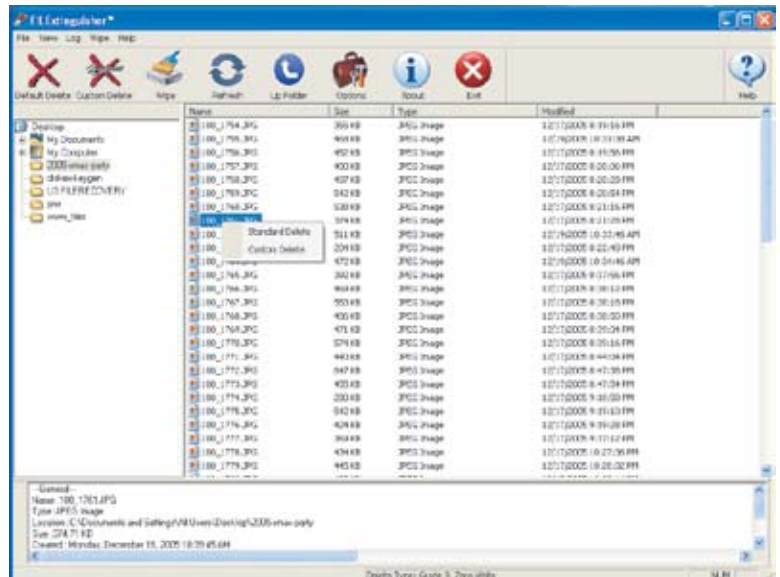

Advanced Features Include:

- Wipe Individual Files and Directories
- Wipe Free, Unallocated or Slack Space
- Integrated "Right-Click" for Wiping Files in Windows^R Explorer
- Printable Delete/Wipe Confirmation Certificate Displaying Folders and Files Deleted with Date and Method used

WARNING: THIS SOFTWARE IS DESIGNED TO COMPLETELY ELIMINATE DATA FROM HARD DRIVES, FLOPPY DRIVES, AND DIGITAL MEDIA. BEFORE DELETING OR WIPING ANY DATA, MAKE ABSOLUTELY CERTAIN THAT THE DATA BEING DELETED OR WIPED IS THE DATA YOU WANT DELETED OR WIPED.